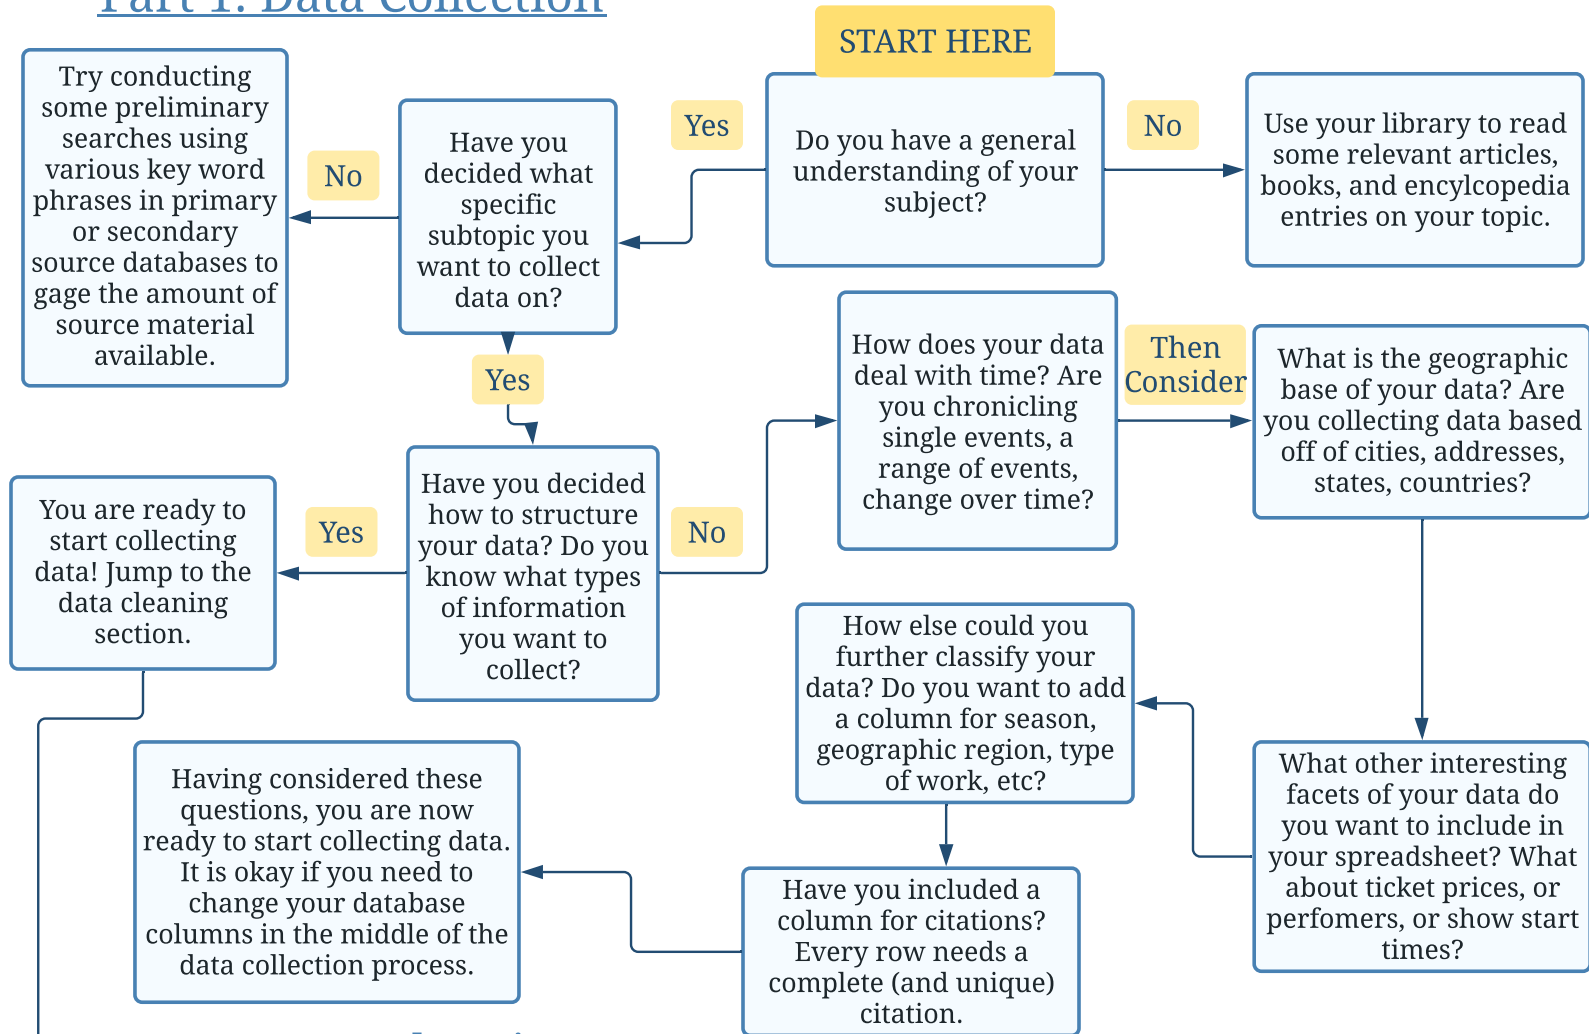

Are You Ready to Make a Map?

Part 1: Data Collection

Part 2: Data Cleaning

Still need help?

See the **How To Page of the Musical Geography site:**
<https://musicalgeography.org/how-to/>

See my video tutorial on data cleaning: <https://bit.ly/3kTrjwz>